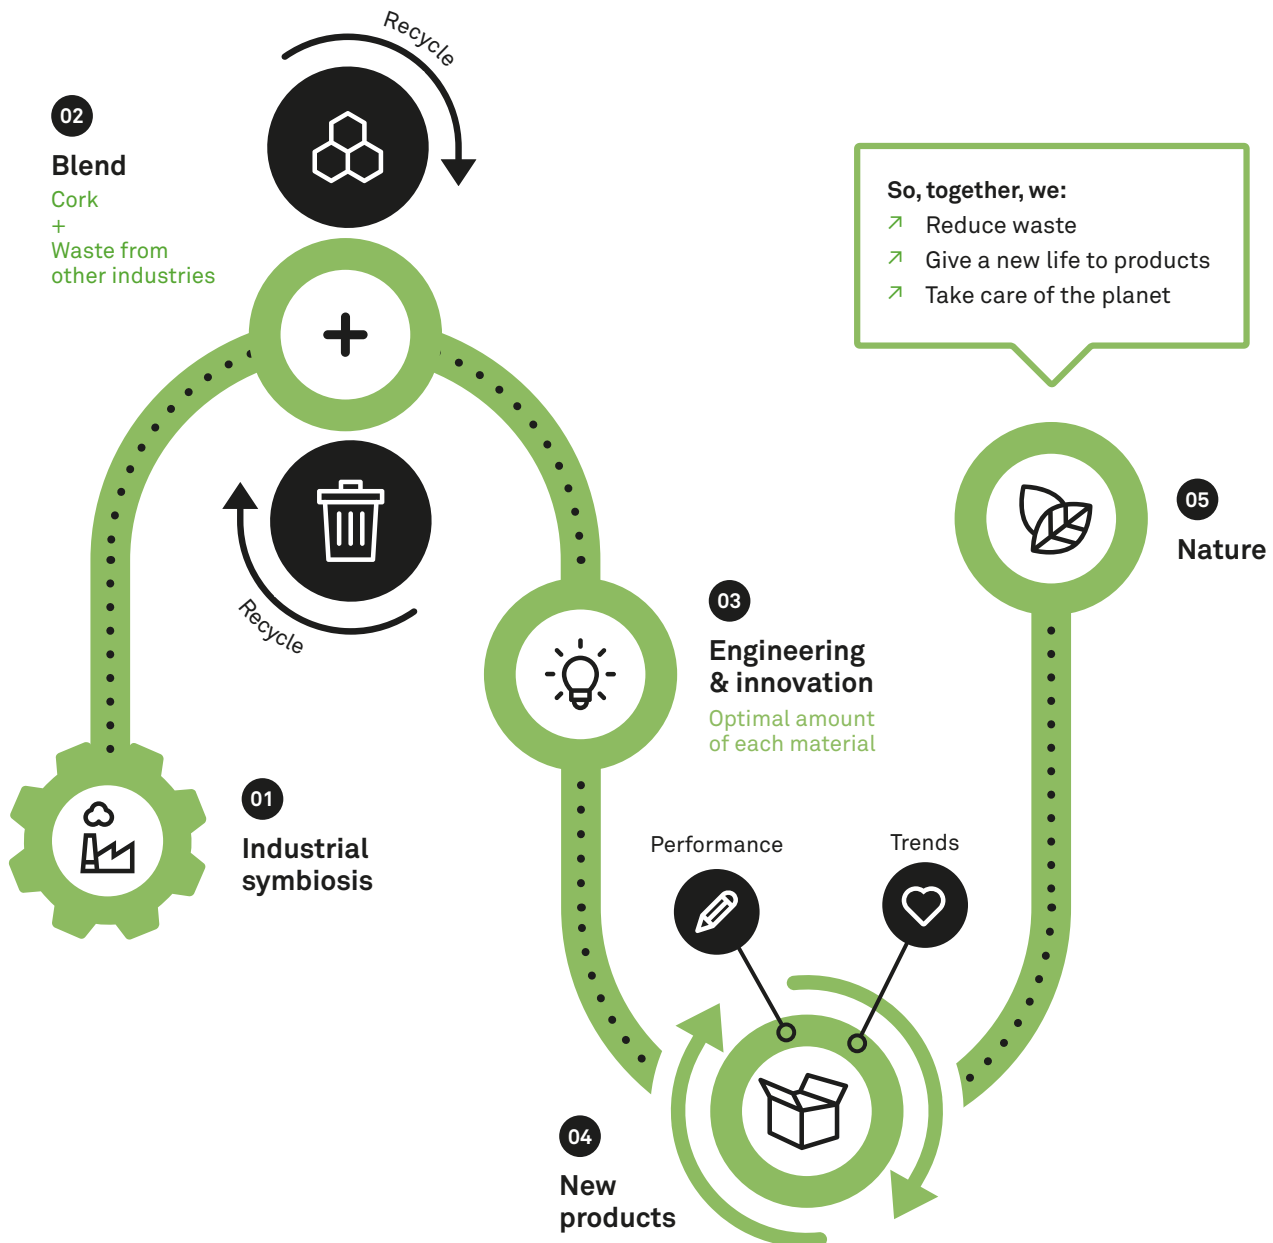

↗

Cork, shapping the future through sustainability

Cork comes from the bark of the cork oak tree (*Quercus Suber* L). It is a plant tissue, 100% natural, which covers the trunk and branches.

One cubic centimeter of cork contains about 40 million cells. Cork is known as “nature’s foam” due to its alveolar structure.

Cork is sustainably harvested by specialized professionals without damaging the trunk. The cork oak tree re-grows the outer bark layer and is harvested every 9 years. Over the course of its lifetime, which lasts about 200 years. Cork is a natural material which is both renewable and recyclable.

AOS

We have always been circular.

Amorim Cork Composites - a Corticeira Amorim company - was founded in 1963 to add value to cork not used in the cork stoppers industry and to cork stoppers at the end of their life.

Since then, in the framework of our innovation culture, we have discovered and identified other materials from other industries (industrial symbiosis) to blend with cork and leverage its attributes.

For this purpose, we use different materials from the footwear, automotive and packaging industries. We give a new life to materials that otherwise would be wasted.